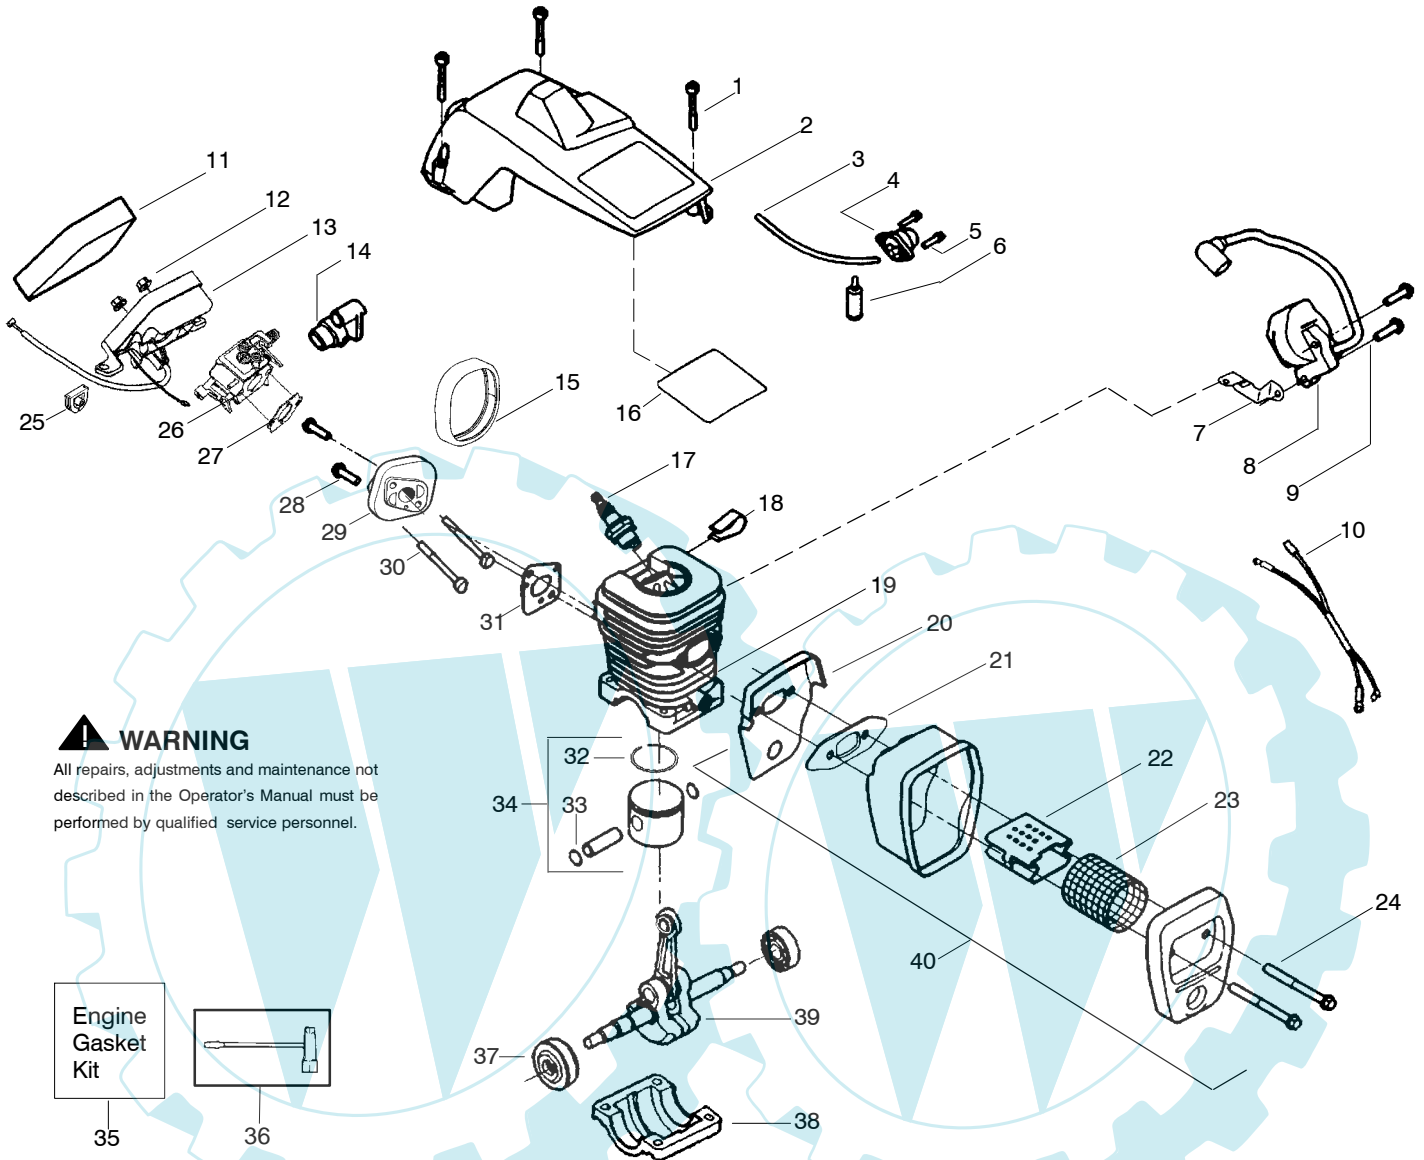

PARTS LIST NO. 530164918		PARTNER® PARTS LIST	CHAIN SAW MODEL(S) Formula 55	
DATE 1/20/05	Replaces 530164918-12/09/04		Note: Illustration may differ from actual model due to design changes	PAGE NO. 2

Ref.	Part No.	Description	Ref.	Part No.	Description	Ref.	Part No.	Description
1.	530016153	Screw	19.	530012550	Cylinder	34.	530071408	Kit-Piston (Incl. 32 & 33)
2.	530056914	Assy-Cylinder Shield (includes # 16)	20.	530049870	Backplate-Muffler	35.	530069608	Kit-Engine Gasket (Incl. 21, 27 & 31)
3.	530069247	Kit-Fuel Line (Small)	21.	530069608	Gasket-Muffler(kit)	36.	530031135	Scrench
4.	530071835	Kit-Purge Bulb (incl.#5)	22.	530037813	Diffuser-Muffler	37.	530056363	Assy-Seal & Bearing
5.	530015780	Screw	23.	530036103	Screen-Spark	38.	530037935	Cap-Crankcase
6.	530095646	Assy-Fuel Pick-up	24.	530016132	Bolt-Muffler	39.	530047062	Assy-Crankshaft
7.	530047442	Strap-Ground	25.	530047631	Grommet-Throttle Cable	40.	530047207	Assy-Muffler (Incl. 20-24)
8.	530039198	Ignition Module	26.	---	Kit-Carburetor			Not Shown
9.	530015814	Screw		530071820	Zama (W-20)			
10.	530057475	Assy-Wire Harness		530071821	Walbro (WT-662)			
11.	530037793	Foam-Air Filter	27.	530069608	Gasket-Carb. (kit)			Manuals
12.	530016101	Nut	28.	530016386	Screw			(Scan)
13.	530057702	Assy-Air Box	29.	530049700	Carb. Adapter			(Euro I)
14.	530035526	Grommet-Carb Adjust	30.	530016187	Screw			(Euro II)
15.	530054144	Seal-Carb Adapter	31.	530069608	Gasket- Adaptor(kit)	↗	530166010	(Euro III)
16.	530055698	Reflector-Heat	32.	530038729	Ring-Piston	↗	530166008	(Russian)
17.	952030150	Spark Plug (RCJ-7Y)	33.	530015697	Retainer-Piston Pin	↗	530166009	
18.	530016136	Clip-High Tension Lead						

↗ = NEW PART NUMBER FOR THIS IPL

★ = REFER TO THE SERVICE REFERENCE INDICATED FOR MORE INFORMATION. (LOCATED AT END OF IPL)