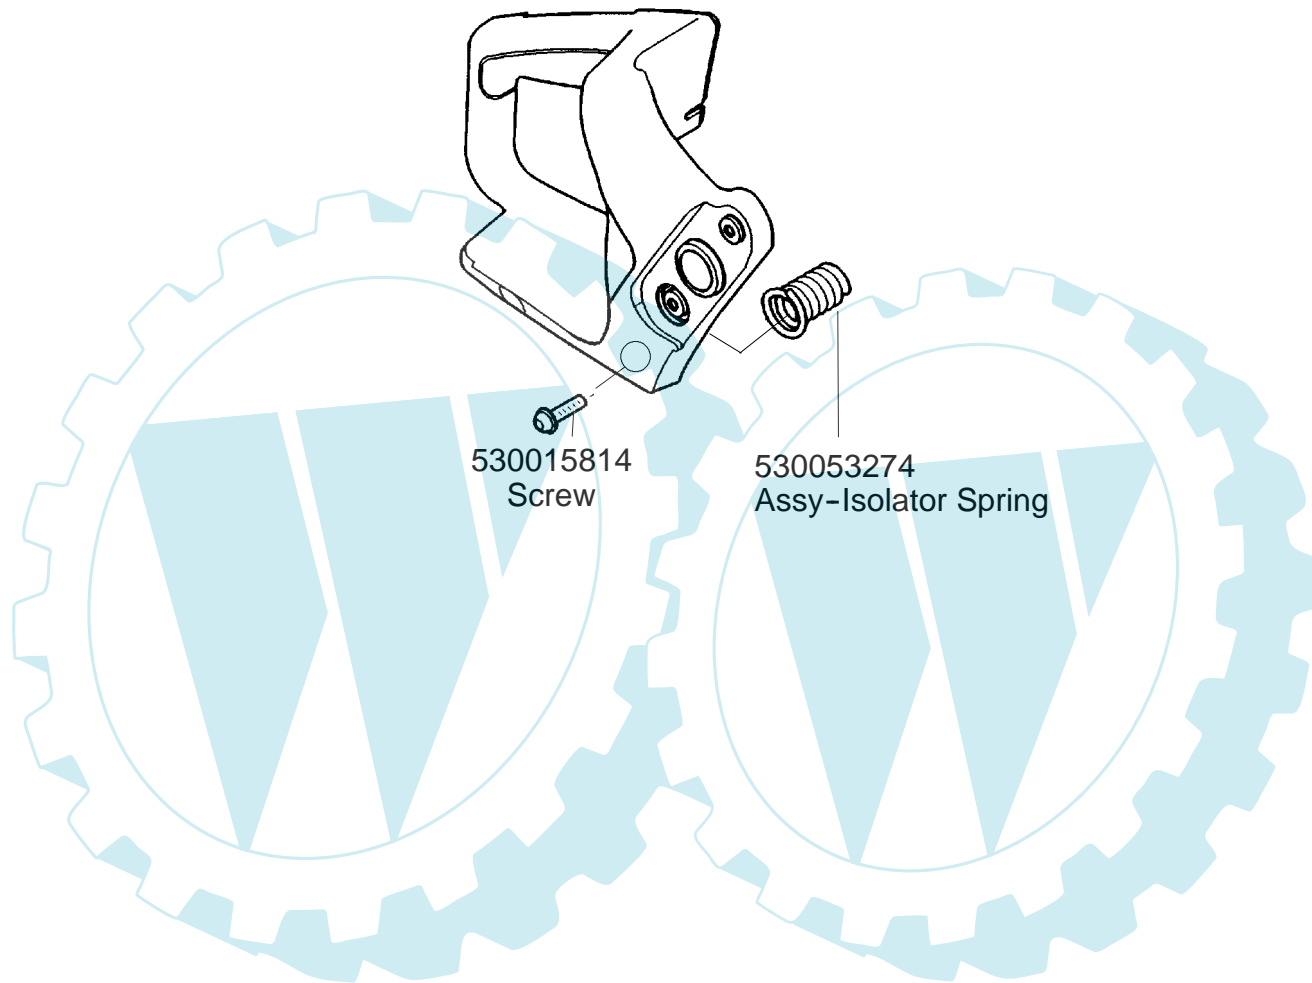

PARTS LIST NO. 530164918		PARTNER® PARTS LIST	CHAIN SAW MODEL(S) Formula 55	
DATE 1/20/05	Replaces 530164918-12/09/04		Note: Illustration may differ from actual model due to design changes	PAGE NO. 3

***** **Service Reference** *****

Note: Due to product improvements, your unit may have been built with or without the spring and screw shown below. If your unit does not have this spring and screw, no action is required. If your unit does have the spring and screw, please order the part numbers listed below.

✓ = NEW PART NUMBER FOR THIS IPL

* = REFER TO THE SERVICE REFERENCE INDICATED FOR MORE INFORMATION. (LOCATED AT END OF IPL)