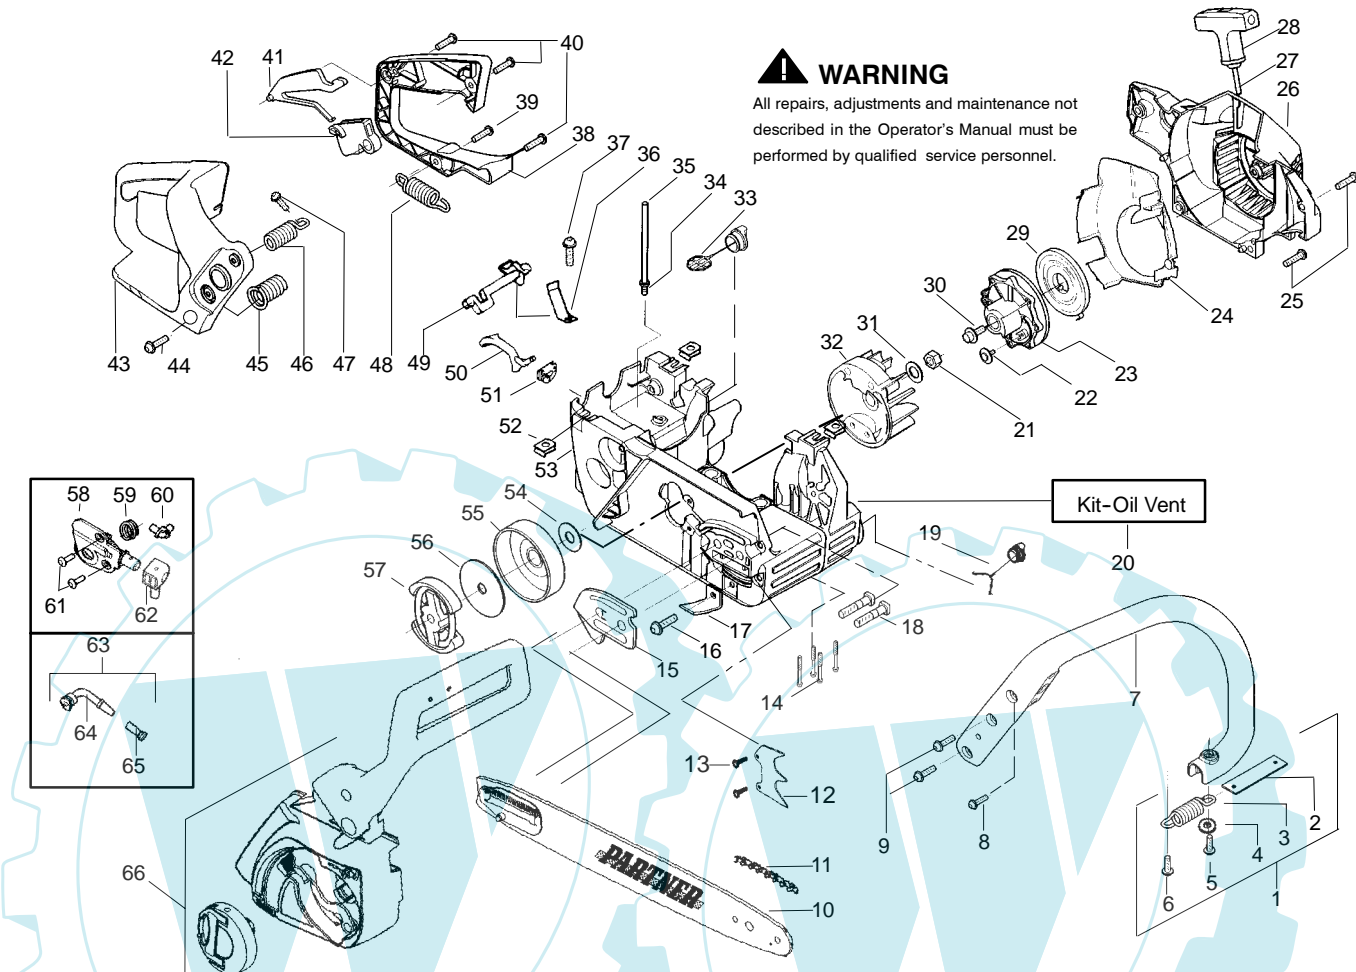

PARTS LIST NO. 530164918		PARTNER® PARTS LIST	CHAIN SAW MODEL(s) Formula 55
DATE 1/20/05	Replaces 530164918-12/09/04		Note: Illustration may differ from actual model due to design changes

⚠ WARNING
All repairs, adjustments and maintenance not described in the Operator's Manual must be performed by qualified service personnel.

↗ = NEW PART NUMBER FOR THIS IPL

★ = REFER TO THE SERVICE REFERENCE INDICATED FOR MORE INFORMATION. (LOCATED AT END OF IPL)

PARTS LIST NO. 530164918		PARTNER® PARTS LIST	CHAIN SAW MODEL(S) Formula 55
DATE 1/20/05	Replaces 530164918-12/09/04		Note: Illustration may differ from actual model due to design changes